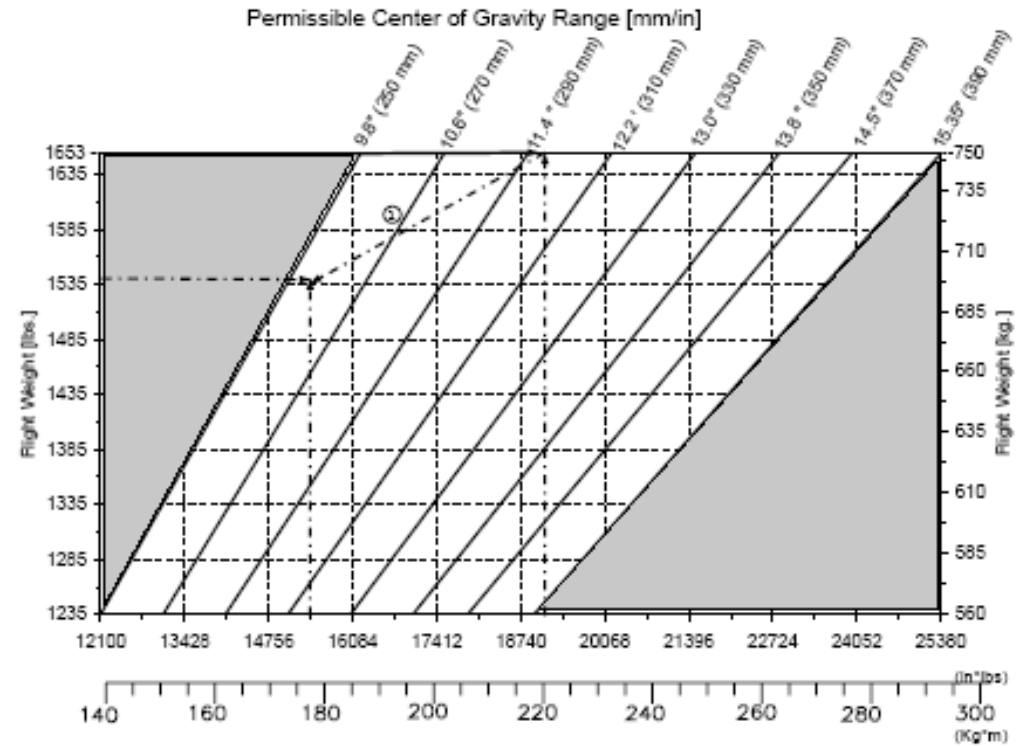

Date:	PIC:	
REG: OE-AKS	Signature:	
Prep. by:	Von:	Nach:

	Arm (m)	Mass (kg)	Moment (kgm)
Empty M. / M.: OE-AKS	-----	548,0	185,21
DRY OP Mass / Moment	-----	548,0	185,21
Student / Instructor	0,143		
Baggage	0,624		
ZF Mass / Moment			
Block Fuel (0,72 kg/l)	0,824		
TAXI Mass / Moment	-----		
- Taxi Fuel (0,72 kg/l)	0,824	-2,0	-1,65
T/O Masse / Moment			
- Trip Fuel (0,72 kg/l)	0,824		
LDG Mass / Moment			